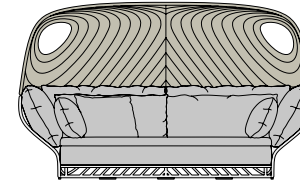

TIGMI

Deep sofa with roof (removable)

Design by Jean-Marie Massaud | Item code: 076019 | Weight 70 kg/154 lbs | Volume 5,6 m³/196 cu ft | COM (Customer Own Material): 7,40 m/10.50 yd (plain fabric only)

Measurements

253
99 1/2

143
56 1/4

154
60 5/8
cm
inch

Collection: Named for a Berber word meaning both “house” and “shadow,” TIGMI by Jean-Marie Massaud is an uncommonly deep sofa with an easy-to-remove woven roof. One of the most comfortable pieces DEDON has ever created, it features two layers of cushions — a thick outer layer that can be left outdoors and a pillowy inner layer that’s easy to take in and store.