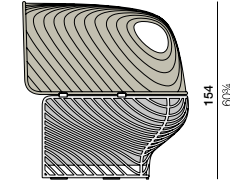

TIGMI

Deep sofa with roof (removable)

Design by Jean-Marie Massaud | Item code: 076019 | Weight 70 kg/154 lbs | Volume 5,6 m³/196 cu ft | COM (Customer Own Material): 7,40 m/10.50 yd (plain fabric only)

Measurements

253
99 1/2

143
56 1/4

154
60 5/8
cm
inch

Collection: Named for a Berber word meaning both “house” and “shadow,” TIGMI by Jean-Marie Massaud is an uncommonly deep sofa with an easy-to-remove woven roof. One of the most comfortable pieces DEDON has ever created, it features two layers of cushions — a thick outer layer that can be left outdoors and a pillowy inner layer that’s easy to take in and store.