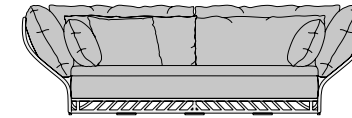

DEDON

TIGMI

TIGMI

Deep sofa

Design by Jean-Marie Massaud | Item code: 076018 | Weight 32 kg/71 lbs | Volume 2,35 m³/83 cu ft | COM (Customer Own Material): 7,40 m/10.50 yd (plain fabric only)

Measurements

253
99 1/2

38 9
15 3/4

72
28 3/4

129
50 3/4

cm
inch

Collection: Named for a Berber word meaning both “house” and “shadow,” TIGMI by Jean-Marie Massaud is an uncommonly deep sofa with an easy-to-remove woven roof. One of the most comfortable pieces DEDON has ever created, it features two layers of cushions — a thick outer layer that can be left outdoors and a pillowy inner layer that’s easy to take in and store.

Deep sofa: The TIGMI deep sofa has a lightweight layer of cushions on top for easy removal and a quick-dry layer underneath for leaving outdoors.

Frame: Aluminum

Finishing: Electrostatic powder-coated

Characteristics: Innovative, inviting, luxuriously comfortable, protective, practical